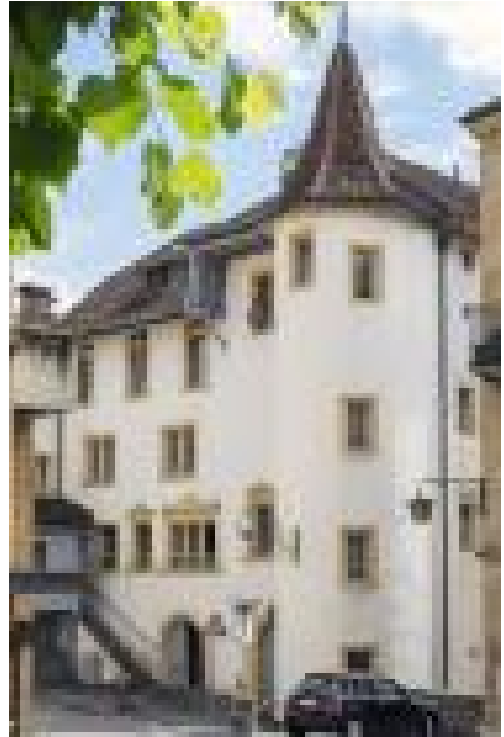

HOTEL, SAINT-BLAISE

HÔTEL DU CHEVAL-BLANC

Easy to find, Hôtel du Cheval-Blanc is located in the center of St-Blaise, at 5km from Neuchâtel. Comfortable rooms.

CONTACT

Hôtel du Cheval-Blanc
Grand-Rue 18
2072 Saint-Blaise