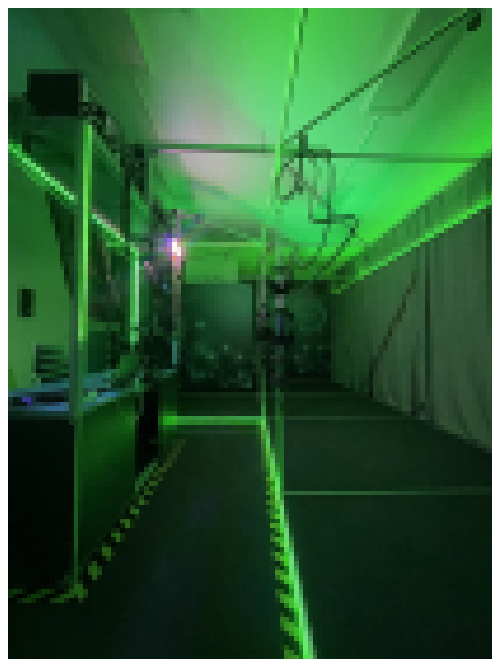

VR Games for All Experience Levels:

Explore the wide range of VR games, offering experiences for all levels, from the most thrilling to the most relaxing.

Easy and Accessible for Beginners:

One of the highlights is the ease of use of our VR equipment. Even if you have no prior experience, the intuitive technology and supportive team ensure that everyone can easily immerse themselves in the virtual experiences.

Customized Events for All:

INX Reality is perfect for corporate events, birthdays, or team-building sessions. The VR experiences are ideal for strengthening team spirit and creating unforgettable memories.

Experience the Extraordinary:

The mission at INX Reality is to provide you with an extraordinary adventure. Whether you are alone, with family, friends, or colleagues, come and discover worlds beyond your imagination.

OPENING HOURS

From 1 Jan 2024 to 31 Dec 2024	19:00 - 22:00
Thursday - Friday	13:00 - 22:00
Saturday - Sunday	

PRICES

Admission	CHF 45.-
Escape Game (available in 8 languages) per person	CHF 45.-
Laser Game 3 Parties of 15 min per person	

GOOD TO KNOW

- Various VR games (Strategy, Shooting, Zombies, Racing car, ...)
- Variable prices on site
- Events for up to 16 people: Price on request, including snacks, drinks and coffee
- Laser Game tournaments for up to 4, 8 or 16 people : Price on request with snacks, drinks and coffee included

CONTACT

INX Reality
Murtenstrasse 7a / Rue de Morat 7a
2502 Biel/Bienne

+41 (0)78 204 71 71
bienne@inxreality.ch
inxreality.ch